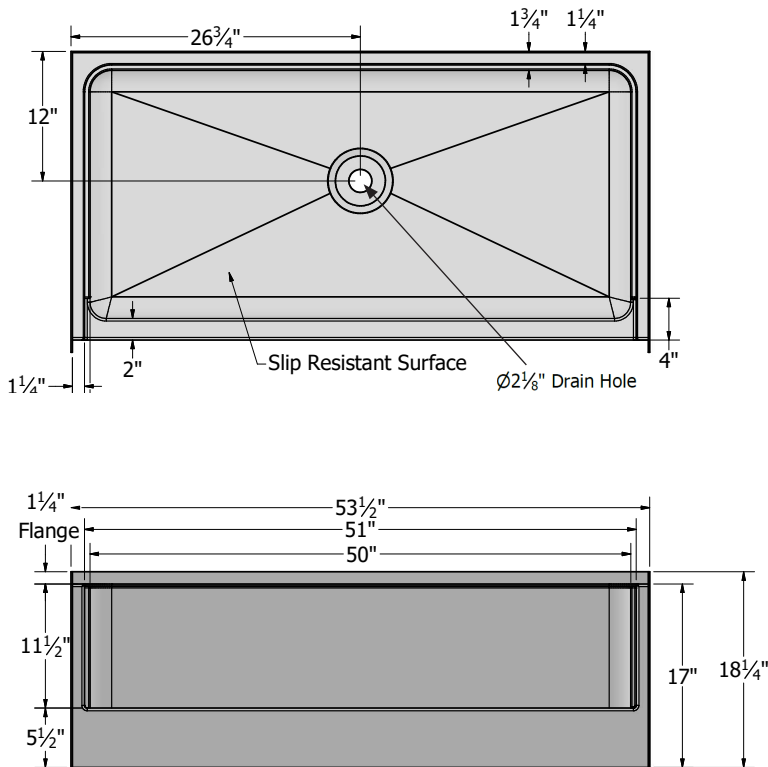

FEATURES

- Center drain
- 5-1/2" threshold
- Slip resistant textured bottom
- Available in White

Pair with wall set kit #1717000001 (white).

CONFIGURATIONS		
PART NO.	COLOR	DRAIN LOCATION
1715000001	White	Center

NOTE: Dimensions listed are nominal and subject to production variances of +/- 3/8". Design and features may change without notice.