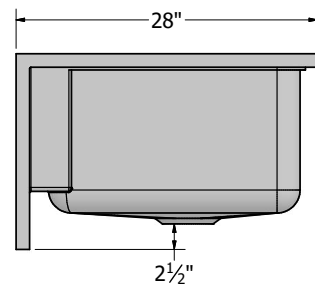

FEATURES

- Center drain
- 5-1/2" threshold
- Slip resistant textured bottom
- Available in White

Pair with wall set kit #1717000001 (white).

CONFIGURATIONS		
PART NO.	COLOR	DRAIN LOCATION
1715000001	White	Center

NOTE: Dimensions listed are nominal and subject to production variances of +/- 3/8". Design and features may change without notice.