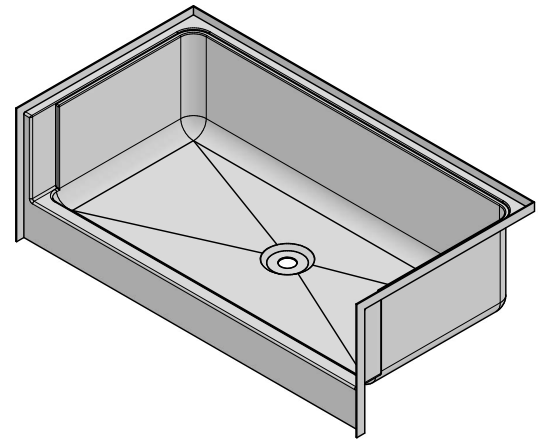

FEATURES

- Center drain
- 5-1/2" threshold
- Slip resistant textured bottom
- Available in White

Pair with wall set kit #1717000001 (white).

CONFIGURATIONS		
PART NO.	COLOR	DRAIN LOCATION
1715000001	White	Center

NOTE: Dimensions listed are nominal and subject to production variances of +/- 3/8". Design and features may change without notice.