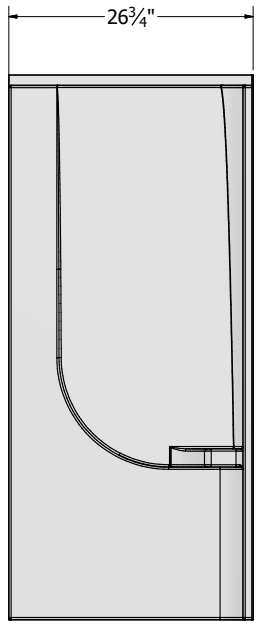

FEATURES

- Smooth wall finish
- Integral toiletry shelves
- 2-piece construction for easier installation and reduced risk of leaks
- Available in White or Almond

Pair with Watershed 27x54 bathtubs or 27x54 shower base.

CONFIGURATIONS	
PART NO.	COLOR
1717000001	White
1717000002	Almond

NOTE: Dimensions listed are nominal and subject to production variances of +/- 3/8". Design and features may change without notice.