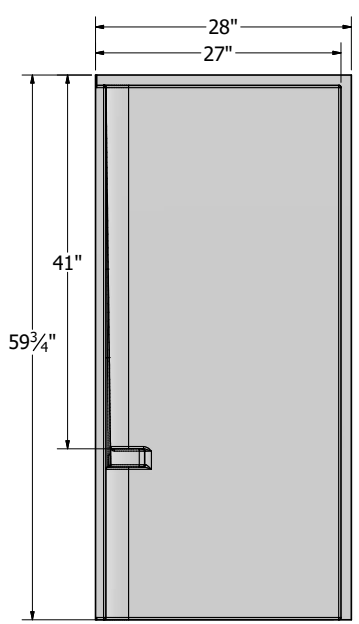

FEATURES

- Smooth wall finish
- Integral toiletry shelves
- 2-piece construction for easier installation and reduced risk of leaks
- Available in White or Almond

Pair with Watershed 27x54 bathtubs or 27x54 shower base.

CONFIGURATIONS	
PART NO.	COLOR
1717000001	White
1717000002	Almond

NOTE: Dimensions listed are nominal and subject to production variances of +/- 3/8". Design and features may change without notice.