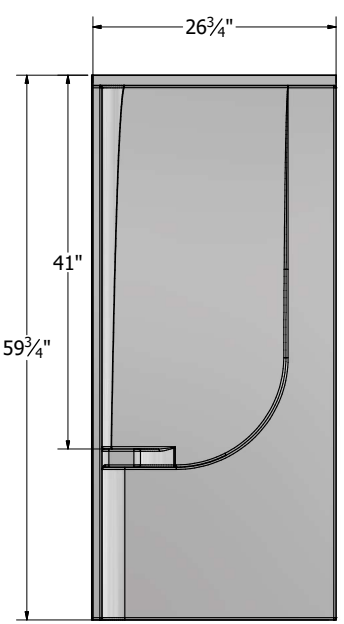

FEATURES

- Smooth wall finish
- Integral toiletry shelves
- 2-piece construction for easier installation and reduced risk of leaks
- Available in White or Almond

Pair with Watershed 27x54 bathtubs or 27x54 shower base.

CONFIGURATIONS	
PART NO.	COLOR
1717000001	White
1717000002	Almond

NOTE: Dimensions listed are nominal and subject to production variances of +/- 3/8". Design and features may change without notice.