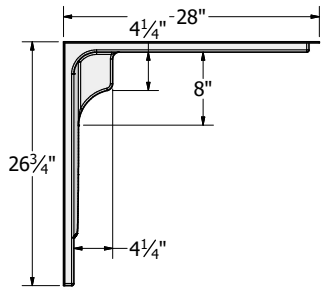

FEATURES

- Smooth wall finish
- Integral toiletry shelves
- 2-piece construction for easier installation and reduced risk of leaks
- Available in White or Almond

Pair with Watershed 27x54 bathtubs or 27x54 shower base.

CONFIGURATIONS	
PART NO.	COLOR
1717000001	White
1717000002	Almond

NOTE: Dimensions listed are nominal and subject to production variances of +/- 3/8". Design and features may change without notice.