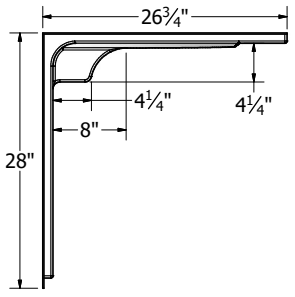

FEATURES

- Smooth wall finish
- Integral toiletry shelves
- 2-piece construction for easier installation and reduced risk of leaks
- Available in White or Almond

Pair with Watershed 27x54 bathtubs or 27x54 shower base.

CONFIGURATIONS	
PART NO.	COLOR
1717000001	White
1717000002	Almond

NOTE: Dimensions listed are nominal and subject to production variances of +/- 3/8". Design and features may change without notice.