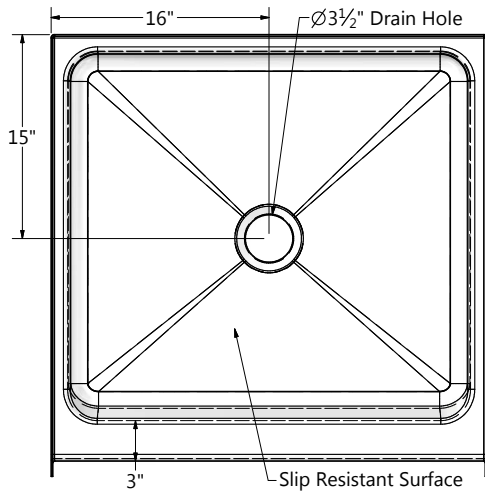

FEATURES

- Center drain
- 6" threshold
- Slip resistant textured bottom
- Available in White

CONFIGURATIONS

PART NO.	COLOR	DRAIN LOCATION
1715000003	White	Center

NOTE: Dimensions listed are nominal and subject to production variances of +/- 3/8". Design and features may change without notice.