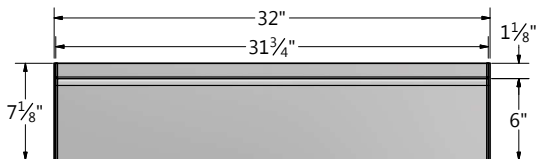

FEATURES

- Center drain
- 6" threshold
- Slip resistant textured bottom
- Available in White

CONFIGURATIONS

PART NO.	COLOR	DRAIN LOCATION
1715000003	White	Center

NOTE: Dimensions listed are nominal and subject to production variances of +/- 3/8". Design and features may change without notice.