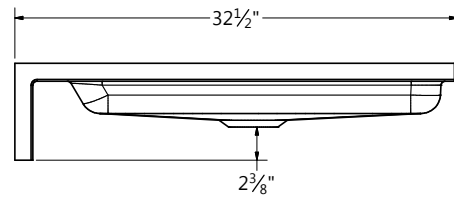

FEATURES

- Center drain
- 6" threshold
- Slip resistant textured bottom
- Available in White

CONFIGURATIONS

PART NO.	COLOR	DRAIN LOCATION
1715000003	White	Center

NOTE: Dimensions listed are nominal and subject to production variances of +/- 3/8". Design and features may change without notice.