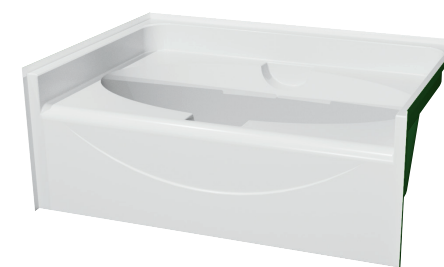

A P P E A R A N C E

Change the look of your bathroom with a mirror-like finish from a premium gelcoat surface that's strong, easy to clean, and looks like new longer.

S T R E N G T H

Engineered from high-quality resins for maximum strength, our multi-piece encapsulated bottoms create a firm foundation with no weak spots. And our reinforced drains keep water flowing where it should.

It all leads to a bath that's a worry-free experience you'll enjoy each day.

**FIBERGLASS BATHTUB
LEFT-HAND DRAIN**

27" x 54 x 15"
Boxed

Ergonomic backrest.
Integral tiling flange.
Integral skirt.
Slip resistant textured bottom.

○ White
#1714000001

● Almond
#1714000002

**FIBERGLASS GARDEN TUB
CENTER DRAIN**

41" x 60" x 26"
Boxed

Ergonomic backrest.
6-1/2" wainscot.
Integral tiling flange.
Integral skirt.
Slip resistant textured bottom.

○ White
#1714000007

**FIBERGLASS BATHTUB
RIGHT-HAND DRAIN**

27" x 54 x 15"
Boxed

Ergonomic backrest.
Integral tiling flange.
Integral skirt.
Slip resistant textured bottom.

○ White
#1714000003

● Almond
#1714000004