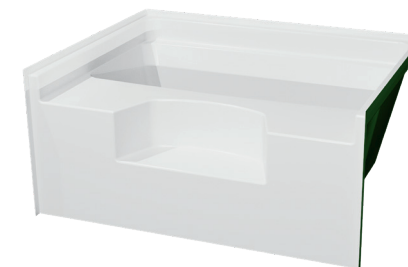

It all leads to a bath that's a worry-free experience you'll enjoy each day.

**FIBERGLASS BATHTUB
LEFT-HAND DRAIN**

27" x 54 x 15"
Boxed

Ergonomic backrest.
Integral tiling flange.
Integral skirt.
Slip resistant textured bottom.

○ White
#1714000001

● Almond
#1714000002

**FIBERGLASS GARDEN TUB
CENTER DRAIN**

41" x 60" x 26"
Boxed

Ergonomic backrest.
6-1/2" wainscot.
Integral tiling flange.
Integral skirt.
Slip resistant textured bottom.

○ White
#1714000007

**FIBERGLASS BATHTUB
RIGHT-HAND DRAIN**

27" x 54 x 15"
Boxed

Ergonomic backrest.
Integral tiling flange.
Integral skirt.
Slip resistant textured bottom.

○ White
#1714000003

● Almond
#1714000004

**FIBERGLASS GARDEN TUB
CENTER DRAIN**

41" x 54" x 25"
Boxed

Ergonomic backrest.
6-1/2" wainscot.
Integral tiling flange.
Integral skirt.
Slip resistant textured bottom.

○ White
#1714000008

● Almond
#1714000009