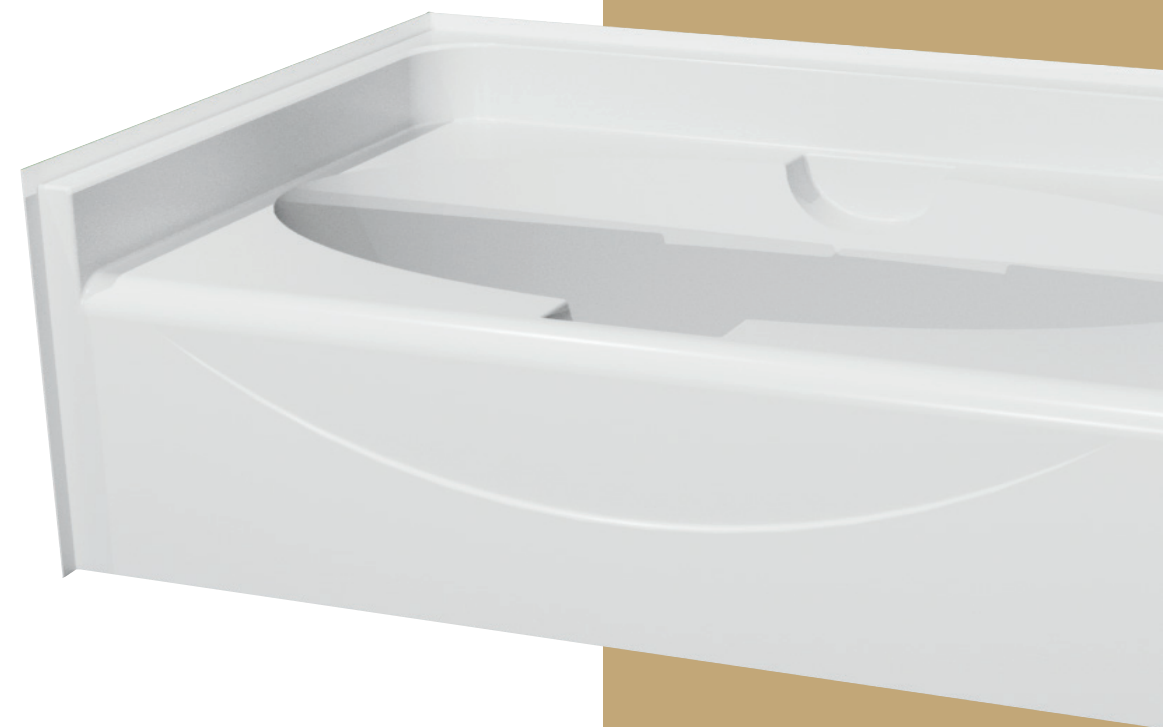

A P P E A R A N C E

Change the look of your bathroom with a mirror-like finish from a premium gelcoat surface that's strong, easy to clean, and looks like new longer.

S T R E N G T H

Engineered from high-quality resins for maximum strength, our multi-piece encapsulated bottoms create a firm foundation with no weak spots. And our reinforced drains keep water flowing where it should.

It all leads to a bath that's a worry-free experience you'll enjoy each day.

**FIBERGLASS BATHTUB
LEFT-HAND DRAIN**

27" x 54 x 15"
Boxed

Ergonomic backrest.
Integral tiling flange.
Integral skirt.
Slip resistant textured bottom.

○ White
#1714000001

● Almond
#1714000002

**FIBERGLASS GARDEN TUB
CENTER DRAIN**

41" x 60" x 26"
Boxed

Ergonomic backrest.
6-1/2" wainscot.
Integral tiling flange.
Integral skirt.
Slip resistant textured bottom.

○ White
#1714000007

**FIBERGLASS BATHTUB
RIGHT-HAND DRAIN**

27" x 54 x 15"
Boxed

Ergonomic backrest.
Integral tiling flange.
Integral skirt.
Slip resistant textured bottom.

○ White
#1714000003

● Almond
#1714000004