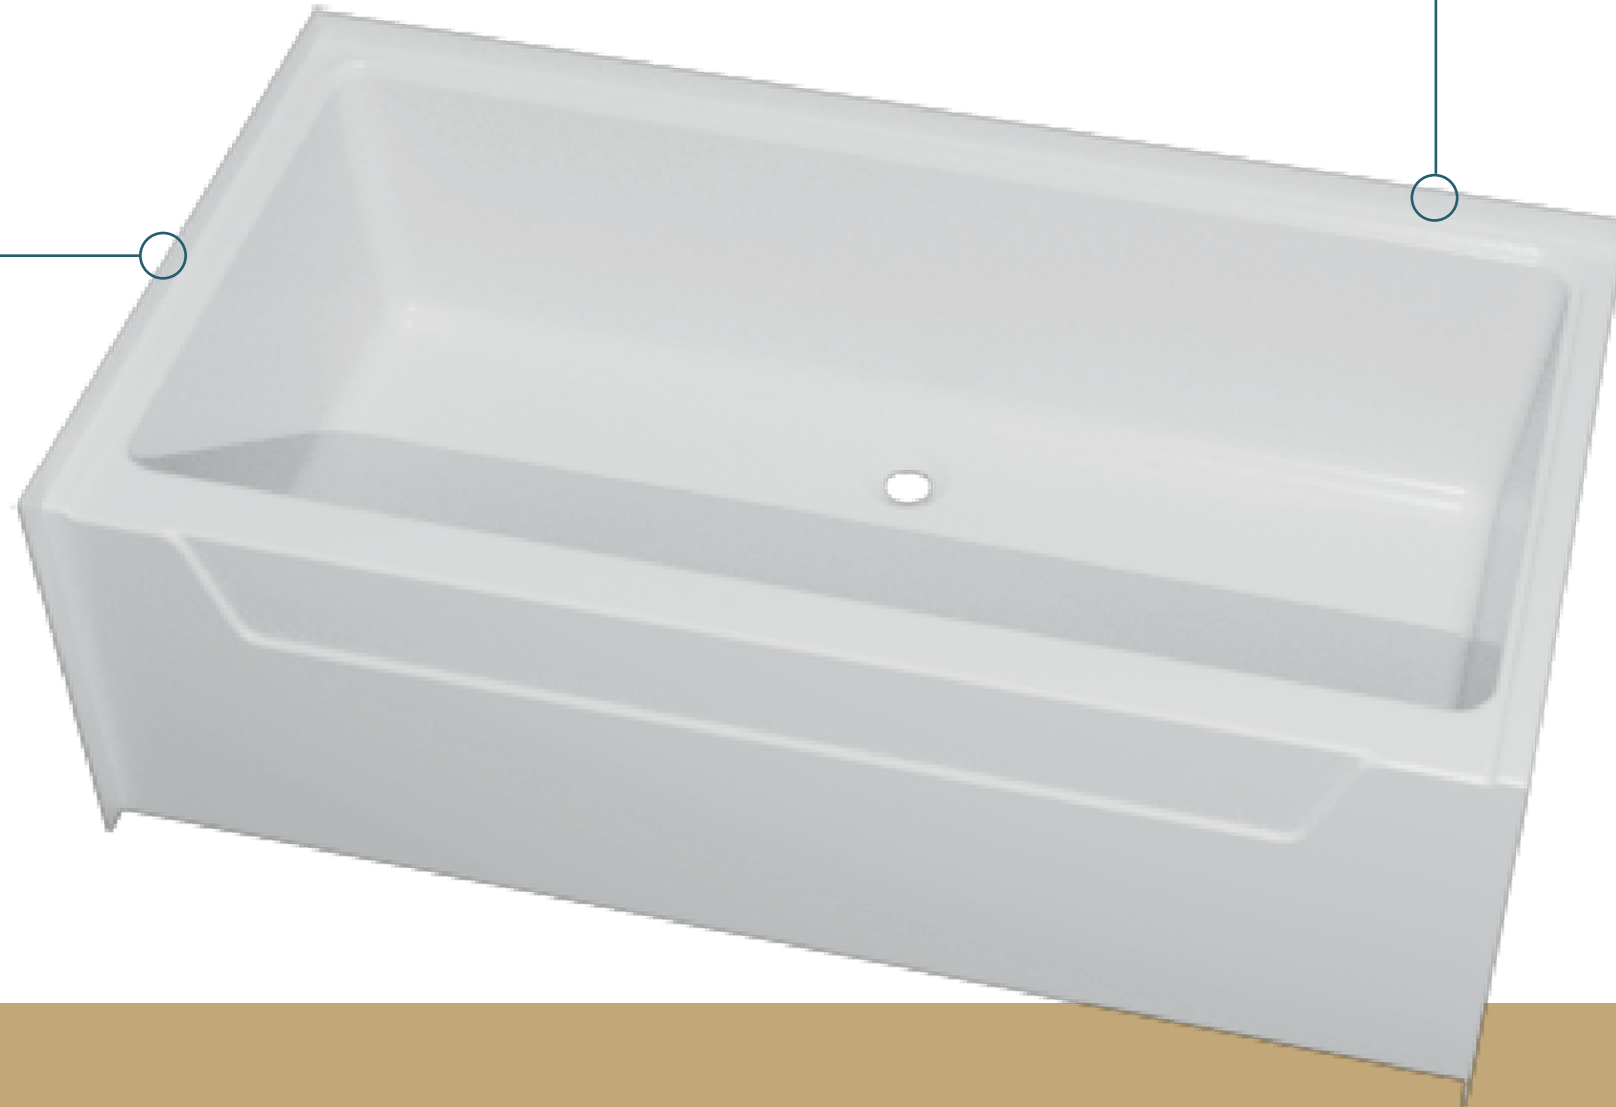

A P P E A R A N C E

Change the look of your bathroom with a mirror-like finish from a premium gelcoat surface that's strong, easy to clean, and looks like new longer.

S T R E N G T H

Engineered from high-quality resins for maximum strength, our multi-piece encapsulated bottoms create a firm foundation with no weak spots. And our reinforced drains keep water flowing where it should.

It all leads to a bath that's a worry-free experience you'll enjoy each day.

**FIBERGLASS BATHTUB
LEFT-HAND DRAIN**

27" x 54 x 15"
Boxed

Ergonomic backrest.
Integral tiling flange.
Integral skirt.
Slip resistant textured bottom.

WATERSHED - FIBERGLASS SHOWER PAN			
Part No.	Width x Height	Color	
1715000001	27" x 15"	White	Center back drain. 4" threshold. Slip resistant textured bottom

INSTALLATION

PACKAGING

Double-reinforced packaging with easy-lift handles to make moving the product easier, while preventing small chips and cracks that can become big issues later.

WIDER FLANGE

Watershed features a more forgiving, wider flange area, making installation easier.

2-PIECE SURROUND

With fewer seams to seal, Watershed surrounds save installation time as they reduce the potential for leaks and water damage later on.