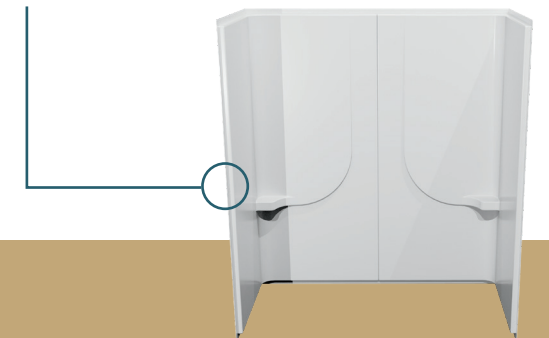

It all leads to a bath that's a worry-free experience you'll enjoy each day.

**FIBERGLASS BATHTUB
LEFT-HAND DRAIN**

27" x 54 x 15"
Boxed

Ergonomic backrest.
Integral tiling flange.
Integral skirt.
Slip resistant textured bottom.

WATERSHED - FIBERGLASS SHOWER PAN			
Part No.	Width x Height	Color	
1715000001	27" x 15"	White	Center back drain. 4" threshold. Slip resistant textured bottom

INSTALLATION

PACKAGING

Double-reinforced packaging with easy-lift handles to make moving the product easier, while preventing small chips and cracks that can become big issues later.

WIDER FLANGE

Watershed features a more forgiving, wider flange area, making installation easier.

2-PIECE SURROUND

With fewer seams to seal, Watershed surrounds save installation time as they reduce the potential for leaks and water damage later on.