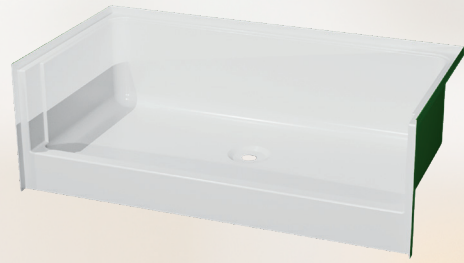

**FIBERGLASS GARDEN TUB
CENTER DRAIN**

41" x 54" x 25"
Boxed

Ergonomic backrest.
6-1/2" wainscot.
Integral tiling flange.
Integral skirt.
Slip resistant textured bottom.

○ White
#1714000008

● Almond
#1714000009

**FIBERGLASS BATHTUB
CENTER DRAIN**

27" x 54 x 15"
Boxed

Ergonomic backrest.
Integral tiling flange.
Integral skirt.
Slip resistant textured bottom.

○ White
#1714000005

● Almond
#1714000006

**FIBERGLASS GARDEN TUB
CENTER DRAIN**

48" x 60" x 26"
Boxed

Ergonomic backrest.
6-1/2" wainscot.
Integral tiling flange.
Integral skirt.
Slip resistant textured bottom.

○ White
#1714000010

**FIBERGLASS SHOWER PAN
CENTER DRAIN**

27" x 54" x 15"
Boxed

Center back drain.
4" threshold.
Slip resistant textured bottom.

FIBERGLASS WALL SET KIT

27" x 54" x 58"

Smooth wall finish.
Integral toiletry shelves.
Wall set fits the following
Watershed models:
27" x 54" tub
27" x 54" shower pan